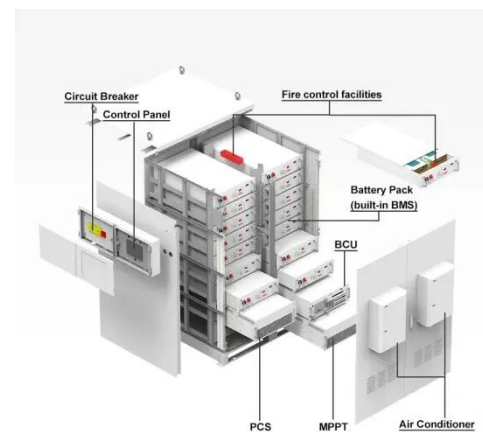

Using a 1200W Power Inverter for House

This guide explores the use of a 1200W power inverter to convert 12V DC to 120V AC for home applications. With a reliable inverter from HzInverter, you can power essential ...