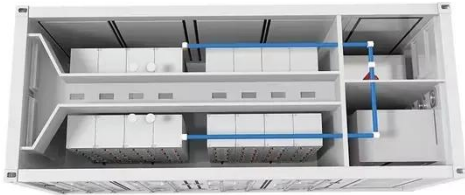

12V 24V Inverter 220V Inverter