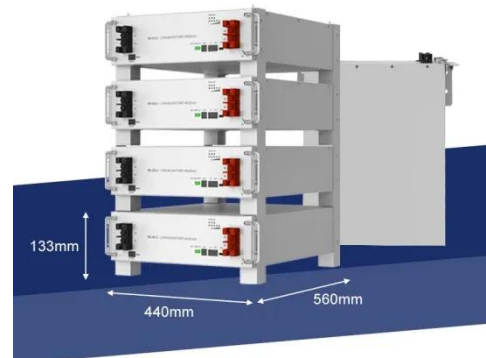

AIMS Power, PWRINV10KW12V, 10000 Watt ...

AIMS Power developed this new 10,000 watt inverter in order to maintain an edge on our competitors and uphold a commitment to innovation within ...

10,000 Watt Modified Sine Power Inverter ...