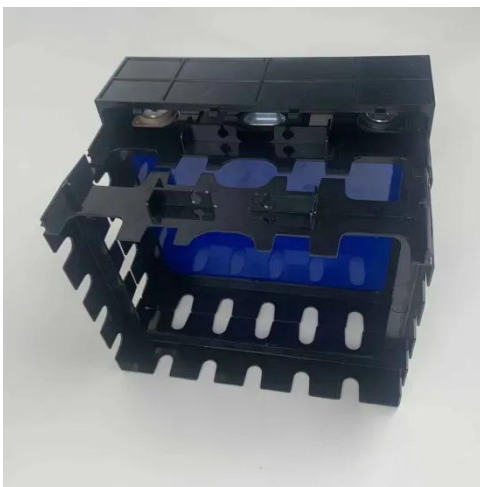

What is a 1000W pure sine wave inverter?

A 1000W pure sine wave inverter converts 12V DC (direct current) from a battery into 1000W of pure sine wave AC (alternating current) power. This type of inverter provides a smooth, consistent power output. 1. Ensure that the total power consumption of the devices does not exceed 1000W to avoid overloading the inverter. No.

Do you need a 12V solar inverter?

Many off-grid systems require a 12V solar inverter to run everyday electronics. Most grid-tied systems must use pure sine wave inverters because utilities deliver pure sine waves. Delivers a continuous power output of 1000W, with a peak surge of 2000W during load start-up.

1000 watt inverter 12v

12 Volt 1000 Watt Pure Sine Wave Inverter with Bluetooth - ...

BougeRV 12V 1000W pure sine wave inverter is your ultimate power solution for any adventure. With built-in Bluetooth, it offers unparalleled convenience and portability.

Renogy 1000 -Watt Power Inverter Lowes

Shop Renogy 1000W Power Inverter with Low Voltage Battery Cut Off, ETL Listed, GFCI Safety Circuit, USB Port, Wired Remote, and LED Indicators RNG-INVT-1000-12V-P2 in the Power ...